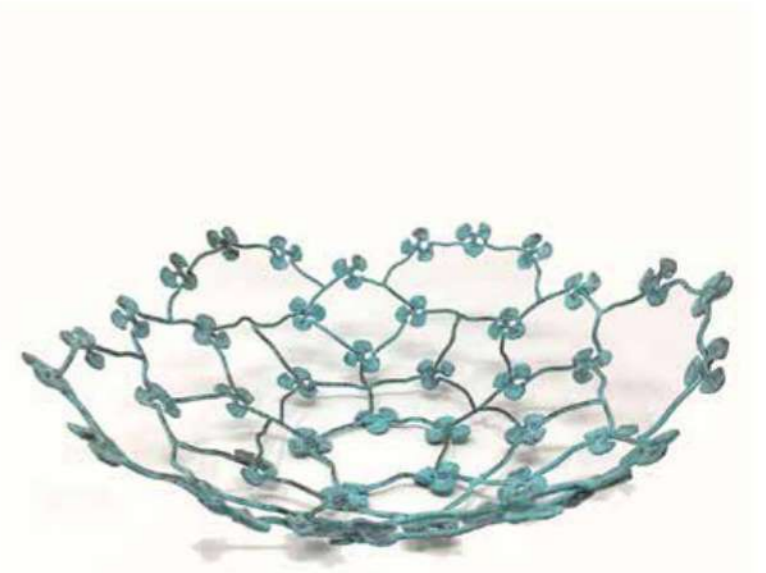

*Decorative Druzy flowers*

*Tripetal Hurricane /  
Wine stand*

*Tripetal Candle holder*

*Tripetal blue bowl*

Inspired by the delicate details of nature, the tripetal flower collection brings a summer breeze and a ray of golden sunshine, into the home. The candle stands may also double as a wine bottle stand to dress up an evening dinner table. The crafts are made relevant to contemporary tastes and homes by the intervention of design, and create a mind-ful fusion of the old and new.